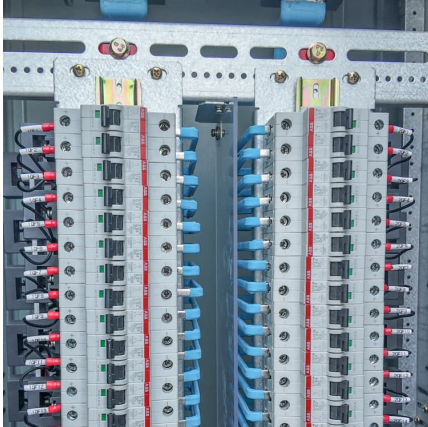

Outstanding performance of new energy business, Yinbang's net ...

Yinbang Co., Ltd. said that the company's new energy vehicle battery thermal management system materials have been recognized and praised by customers, which has given the ...

Sanhua Holding Group

Sanhua focuses on conversion kits in heating and cooling, controls, and systematic technological solutions for HVAC& R, commercial air conditioning and refrigeration, thermal management ...

[Yinbang Milestones.Yinbang Clad Material Co.,Ltd.](#)

Yinbang Clad Material Co.,Ltd.2024 Yinbang Anhui Huaibei Factory officially put into production. The annual turnover of Yinbang has exceed 4 billion RMB, and Anhui Huaibei new factory lays ...