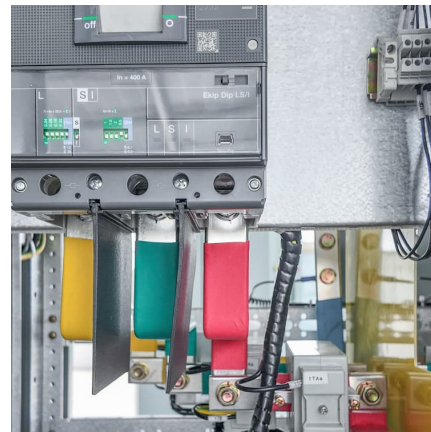

Vuse Solo Power Unit

The Vuse Solo Power Unit is a vaping device that is the perfect size for traveling. It is compatible with a wide range of Vuse Solo Cartridges and offers consistent nicotine delivery and a sleek, innovative design.

[Vuse Error Blink Codes , Page 2 , E-Cigarette Forum](#)

Another nice thing is that it has a pass-through battery so if I am at my computer I can charge it and vape at the same time and not worry about the battery dying because when ...