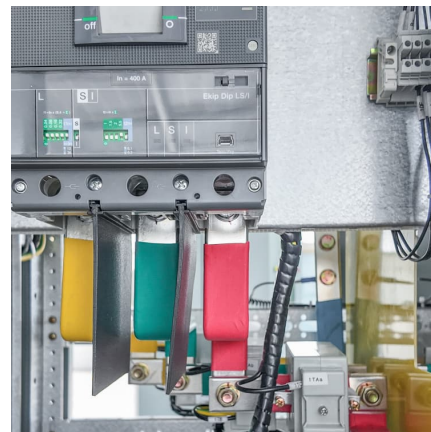

Vuse vibe battery issue

I bought a vuse vibe a couple days ago. Ever since I got it the battery continuously blinks red. During charging, not charging, with a cartridge on it's always flashing ...