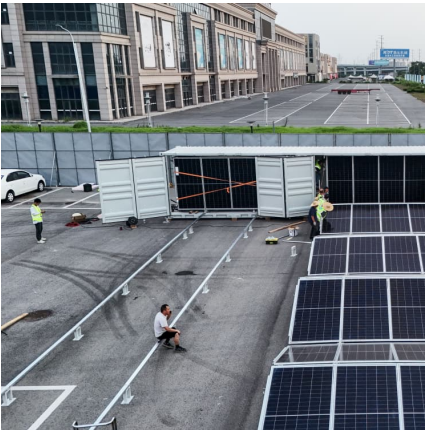

Zumi WS2 900 lb. Solar Dual Swing Gate Opener with Battery

Designed to operate in temperatures from -4°F to 122°F, this durable opener is perfect for year-round security. The powerful motor and industrial-grade transmission ensure smooth, fast gate ...

Blütezeit 1400lb Sliding Gate Opener, Solar Power , WiFi Control

With plug-and-play solar integration, simply connect the panel to the motor for quick installation--no extra wiring required. Enjoy an eco-friendly and reliable power source for ...