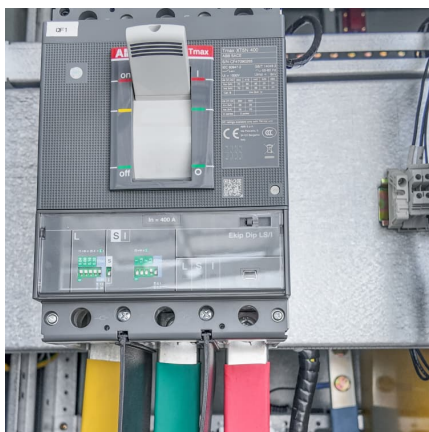

Blütezeit 1400lb Sliding Gate Opener WiFi Control, Solar ...

Solar Power & Backup Battery- Harness eco-friendly energy with our solar powered gate opener (18V Solar Panel Included). The solar connection enables you to utilize solar energy efficiently.