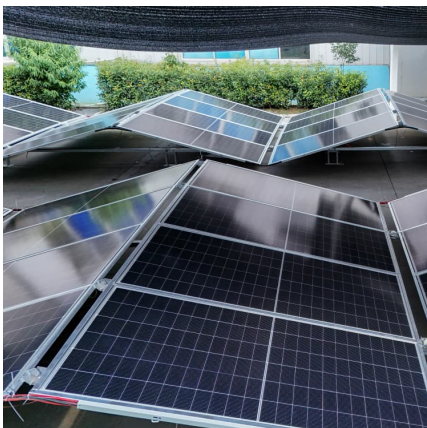

1300lbs in weight and max. 40ft in length.

1300lbs Solar Sliding Gate Opener Chain Drive with Built-in Backup

Wide Applications: Equipped with a 3/8HP 280W DC motor, this solar sliding gate opener smoothly drives the heavy-duty sliding gate up to max 1300lbs in weight and max. ...

Solar Sliding Gate Opener Automatic Chain Drive Motor with WiFi ...

With smart WiFi control, automatic closing, and a comprehensive installation kit, this gate opener offers maximum convenience and security, all while being easy to install and operate.

[Blütezeit 1400lb Sliding Gate Opener WiFi Control, ...](#)

??3%??· Solar Power & Backup Battery- Harness eco-friendly energy with our solar powered gate opener (18V Solar Panel Included). The solar connection enables you to utilize solar energy efficiently.