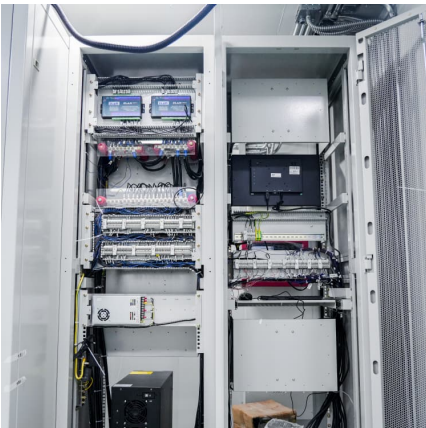

SolarEdge 10kWh Home Battery 400V

Through improvements in its mechanical design, SolarEdge were able to design the new battery to certify with the UL9540A standard, on top of the existing IEC62619 EU, making it one of the ...

Contact Us

For catalog requests, pricing, or partnerships, please visit:
<https://conrad.edu.pl>