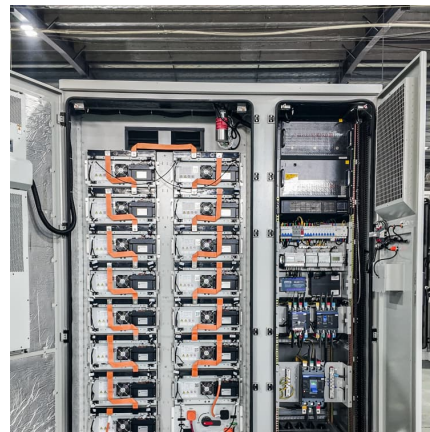

[Introducing: SolarEdge Home Batteries.](#) [SolarEdge](#)

SolarEdge Home Storage and Backup Our highly efficient DC-coupled Batteries store excess solar energy for powering the home when rates are high or at night. When installed with our ...