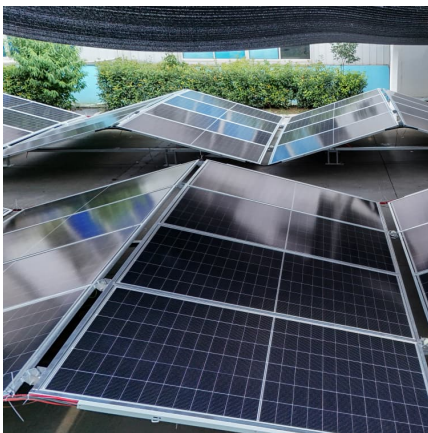

Security Camera Wireless Outdoor, 2K Solar Security Camera, Battery

[AI Powered Motion Detection and Customized Motion Area] Rebluum wifi security camera outdoor wireless supports human motion detection and can reduce false ...