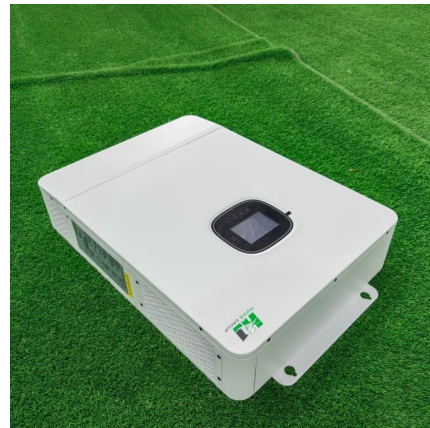

Clore Automotive SOLAR Digital 12V Battery and System Tester

The BA9 is able accurately test both charged and discharged batteries (down to 7 Volts) and features a variety of safety features, including reverse polarity and over-voltage ...

SOLAR BA9 40-1200 CCA Digital Battery and System Tester, Model: BA9

About this item 12 Volt battery and system testing 40-1200 CCA testing capacity 7-15V operating range Compatible with many battery types, including Flooded, AGM, Spiral ...