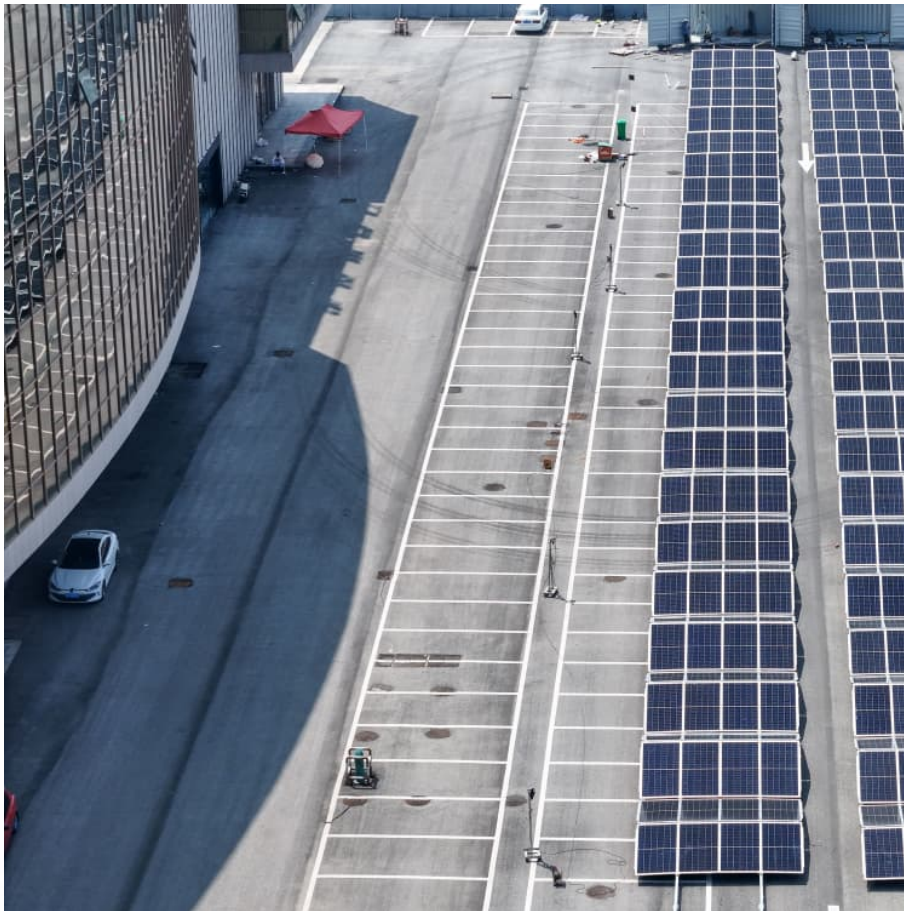

Solar battery stand

Solar battery stand

Battery Rack, Car Battery Rack, Battery Display Rack, ...

BATTERY STAND: The EROTASH battery rack is a stylish and practical storage solution for your power tools, car, boat, or motorcycle batteries and batteries ...

[Solaredge. IAC-RBAT-FLRSTD-01. Floor Stand Kit](#)

The SolarEdge Energy Bank battery can be floor mounted as well as wall-mounted, with each battery secured in a separate battery stand. The floor mount stand is provided as a kit that is ...