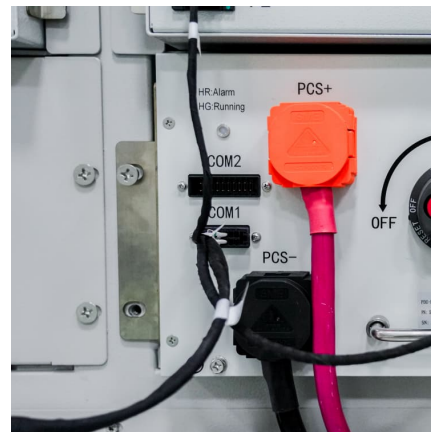

Solar [1874] 500 Amp 12V Carbon Pile Battery Tester 500 Amp ...

Test batteries with precision using the Clore Automotive SOLAR 1874 500 Amp 12V Carbon Pile Battery Tester. Ideal for automotive, marine, RV, and more. Shop now!