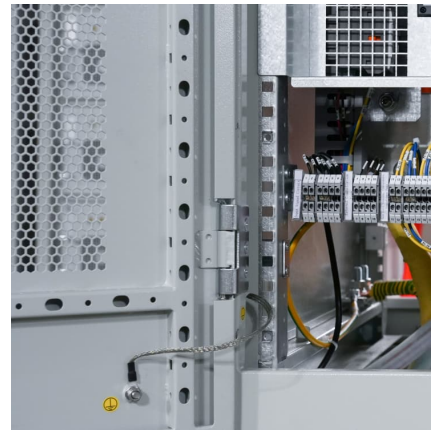

The Caustic Soda Solution Handbook

Storage tanks should be located to minimize all piping, especially exterior pipes in which the caustic soda can freeze if a malfunction occurs in the heating equipment.