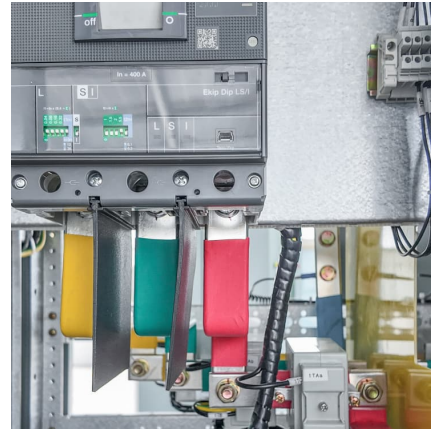

difficultly of the exchanging ...

Amazon : Sodastream Hose

CO2 Adapter for Soda Maker with 60 In Stainless Steel Braided Hose, GA320 to M18*1.5 CO2 Tank Cylinder Direct Adapter Connect to Soda Water Maker CO2 Cylinder Series and Large ...