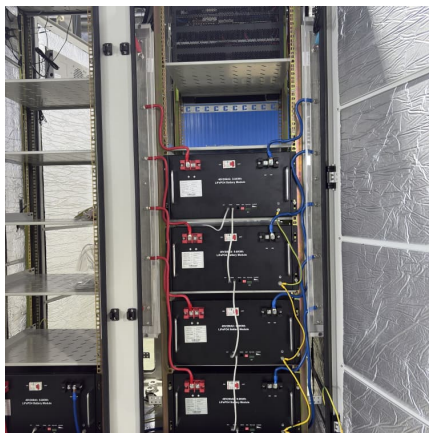

[Home Soda Fountain Systems .. Soda Dispenser Depot](#)

Complete Home Soda Fountain Systems ALL of the soda fountain systems on this page are ideal for home use. They feature smaller dispensers that work ...