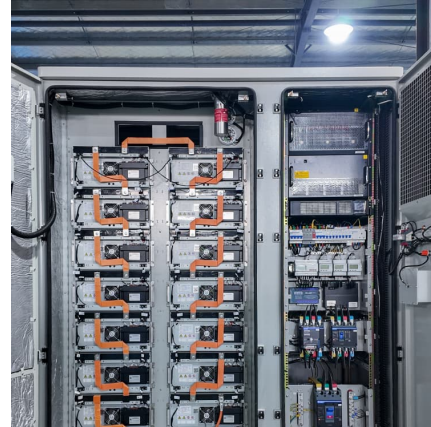

STRONG ENERGY STORAGE BUSINESS PARK

China networks energy storage business China-europe energy storage main business What are the energy storage business strategies Technology park china energy storage Tallin cloud ...