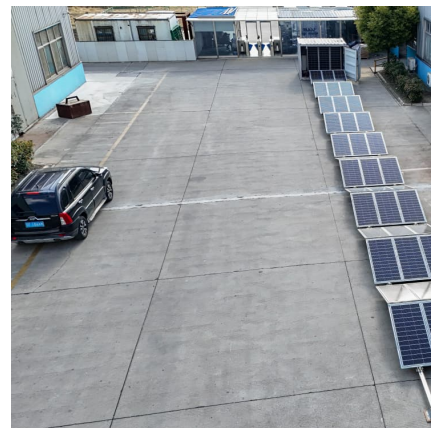

[ROMOSS's Evolutionary Freestyle Energy Solution is ...](#)

[Where to Buy] If you're looking for a power supply system that offers flexibility, reliability, and durability, you might want to check out ...