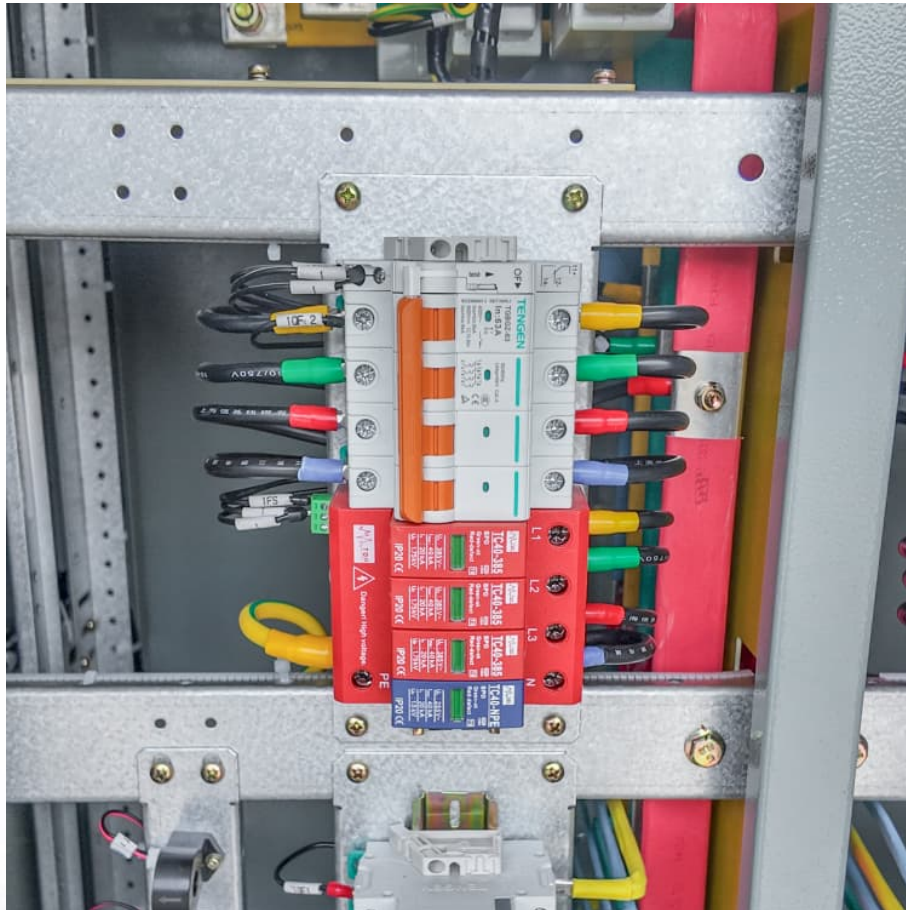

Romoss portable energy storage power supply

Overview

The ROMOSS RS1000 Power Station is a portable lithium generator that provides a maximum capacity of 933Wh and 108000mAh. It is designed to be used as a backup power source for your home or outdoor activities, such as camping, hiking, and other outdoor adventures.

The ROMOSS RS1000 Power Station is a portable lithium generator that provides a maximum capacity of 933Wh and 108000mAh. It is designed to be used as a backup power source for your home or outdoor activities, such as camping, hiking, and other outdoor adventures.

ROMOSS 300W Portable Power Station is perfect for camping. 39.6% Smaller, 30% lighter than other LiFePO4 batteries. Its compact size makes it easy to take on the go, while providing 300W of power to keep all of your devices charged 600W Peak Portable Power Supply - 231Wh lithium-ion battery pack.

ROMOSS RS500 Portable Power Station offers 100000mAh capacity, fast charge, and versatile outputs. Ideal for outdoor and home use with safety features.| Alibaba.com .

The ROMOSS RS1000 Power Station is a portable lithium generator that provides a maximum capacity of 933Wh and 108000mAh. It is designed to be used as a backup power source for your home or outdoor activities, such as camping, hiking, and other outdoor adventures. The ROMOSS RS1000 Power Station.