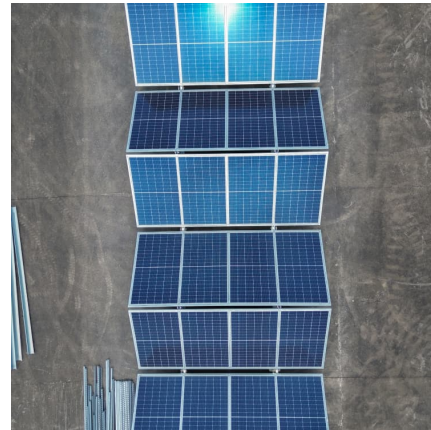

Peavey Solo Battery Powered Portable PA, 4-Channels, 10-Hour ...

The Solo Battery Powered Portable PA is a lightweight and versatile busking amp perfect for street performances, public address announcing, portable tour groups, and playing your ...