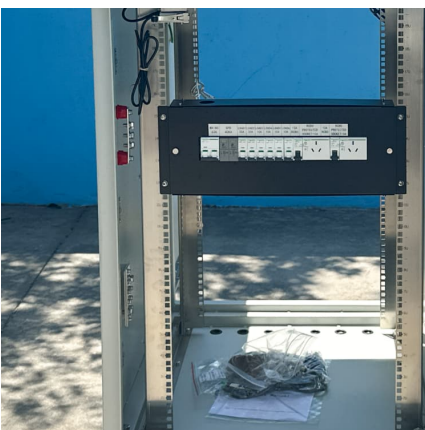

[What Is A Network Cabinet and What Is The function ...](#)

A network cabinet, also known as a rack, a server cabinet (English: Server Rack) is a combination of hardware structures designed to ...

[What does energy storage cabinet mean? . NenPower](#)

1. Energy storage cabinets refer to specialized containers designed for the safe storage and management of energy systems, primarily focusing on battery storage solutions, ...

Understanding Energy Storage Component Symbols: A Visual ...

These visual shortcuts form the universal language of circuit design, helping engineers across continents collaborate on projects ranging from smartphone batteries to grid ...