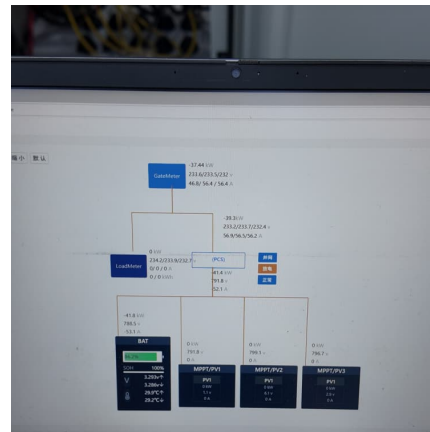

LG RESU Battery Review

The range of LG chem RESU batteries might have positioned LG as the leader in home energy storage options. However, a global recall due to safety issues has taken the ...