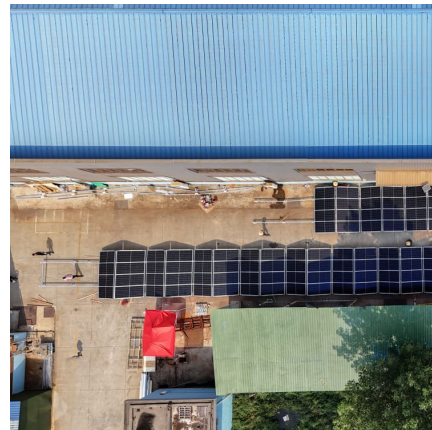

Reviews for Jackery 1800-Watt Output/3600W Peak Portable ...

Read page 2 of our customer reviews for more information on the Jackery 1800-Watt Output/3600W Peak Portable Solar Power Station Explorer 1500 Push Start Battery Generator ...

[Jackery Explorer 1000 v2 Portable Power ...](#)

One Hour Fast Charging: Charge your Explorer 1000 v2 Portable Power Station from 0% to 100% battery level in just one hour with emergency charging activated via the Jackery App. It defaults to 1.7 hours for a full charge to optimize battery ...