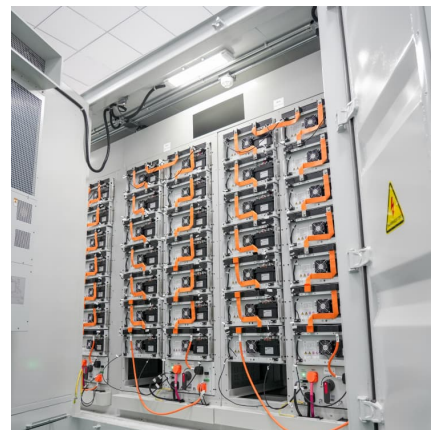

[Jackery Solar Generator 1500 1534Wh Capacity with ...](#)

Jackery Solar Generator 1500 1534Wh Capacity with 4XSolar Panels SolarSaga 100W, 3x110V/1800W AC Outlets, Ideal for Home Backup, Emergency, RV Outdoor Camping Visit the Jackery Store

[What Can Jackery 1500 Run? Overlanding or Home Backup](#)

What is Jackery 1500? The compact Jackery 1500 is a portable power station that can charge up to 7 devices simultaneously. The safe and stable battery can supply ...