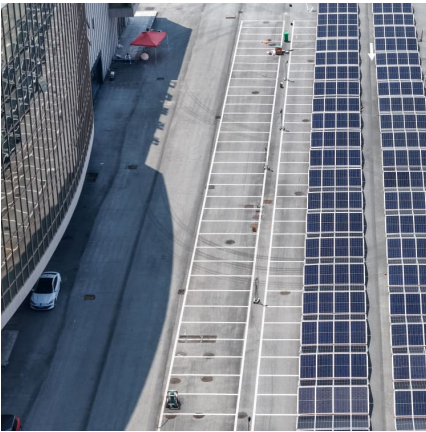

[CALMAC IceBank Energy Storage Tanks , Trane ...](#)

Energy storage tanks shift all or a portion of a building's cooling needs to off-peak, night time hours. They store energy in the form of ice during off-peak periods ...