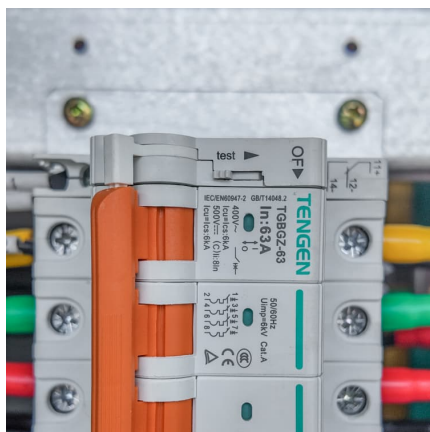

[Refrigerating Live Blue Crabs: What You Should Know](#)

After a long day of crabbing, the refrigerator may seem like the perfect place to store your live crabs. That's exactly what I thought my first time ...