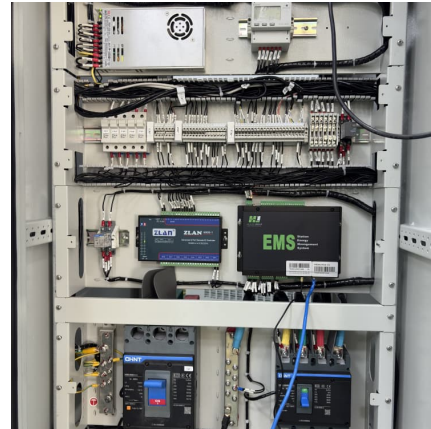

with ...

Exide SOLAR C10 TUBULAR Battery

About this item Exide Solar C10 Torr Tubular Battery 5 Year Direct Warranty - No Prorate!! Average Life 7-10 Years Torr Tubular Positive Plates Made In High Pressure Hadi Casting Machine Which Makes Longer Life With High Reliability.

[Exide Solar Tubular C10 100AH Inverter Battery](#)

The Tubular batteries manufactured by Exide are many steps ahead of other available options in the market. The reasons that make this product a much superior performer lies in selectively ...

[Exide C10 36months 6LMS 100Ah Tubular Battery](#)

This comes with 5 years warranty Average Life is 7-10 years, compare normal tubular battery where it comes 5-7 years. Tubular Positive Plates made in high pressure HADI casting machine which makes longer life with high reliability.