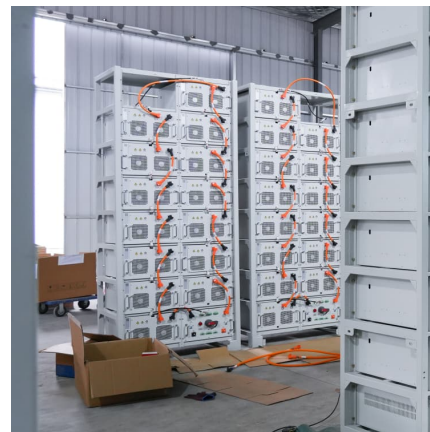

Dog Tie Out Cable and Stake for Camping, 360 Swivel Dog Tie ...

Multi-Pet Compatibility: This dog tie out stake designed for all dog sizes and strong enough for other pets like cats, rabbits, and goats, making it a versatile outdoor leash solution for different ...