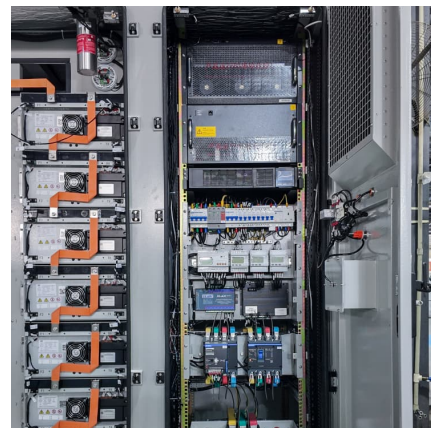

[Energy storage cold welding machine capacitor](#)

To clarify the differences between dielectric capacitors, electric double-layer supercapacitors, and lithium-ion capacitors, this review first introduces the classification, ...