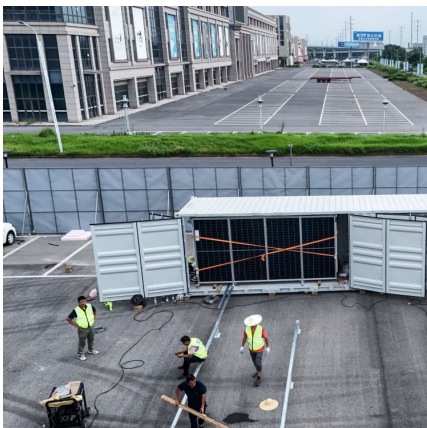

...

RSR 2500 ENERGY STORAGE STUD WELDING MACHINE

Cold welding machine capacitor energy storage
The Stored Energy welding power supply - commonly called a Capacitive Discharge Welder or CD Welder - extracts energy from the ...

**U.S. Solid USS-BSW06 Battery Spot Welder
14.5 KW 2500A Capacitor Energy**

Spot Welding Equipment Professional
Manufacturer Newly-designed & Patented
Capacitor Energy Storage Precise Welding
Machine Product Usage Lithium battery pack
quick ...

Cold welding machine energy storage capacitor

Cold welding machine energy storage capacitor
The Stored Energy welding power supply - commonly called a Capacitive Discharge Welder or CD Welder - extracts energy from the ...