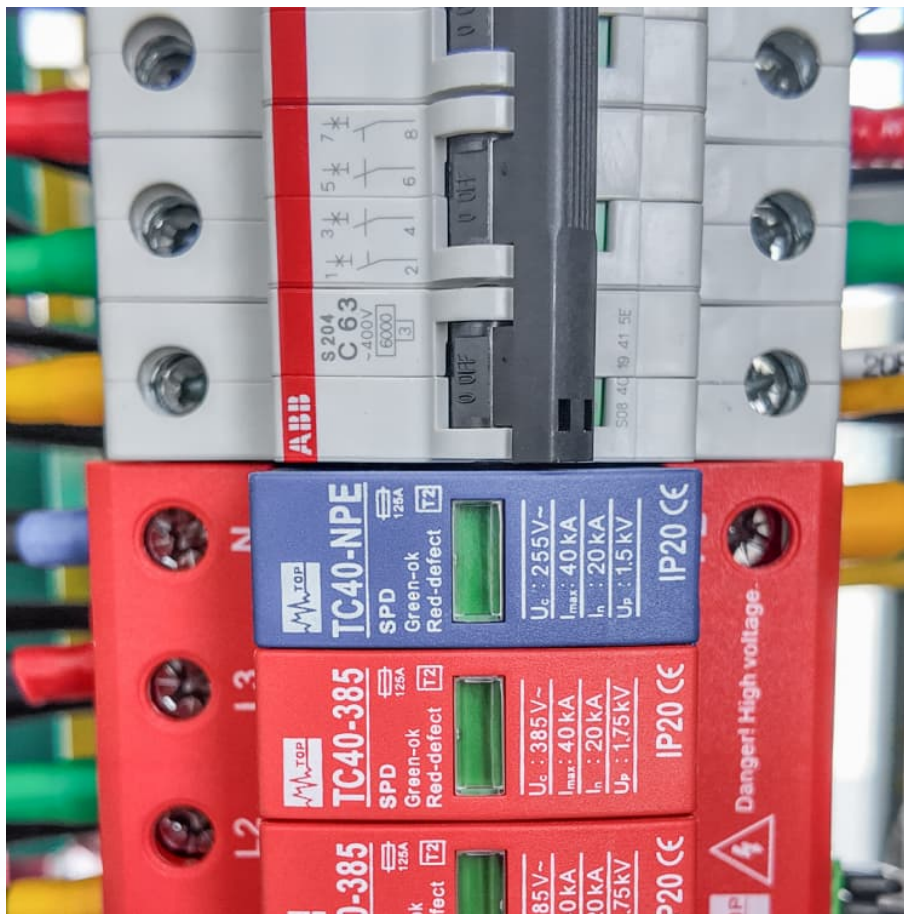

Energy storage battery 10kwh

Overview

Explore how the 10kWh Energy Storage Lithium Battery facilitates peak shaving, demand response, and uninterrupted power supply, providing greater control over energy usage and reducing reliance on the grid.