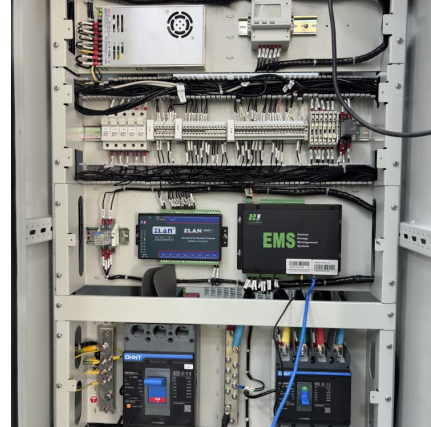

efficiency.

powerwall 10kwh Solar Storage Lithium Battery 51.2V 200Ah ...

Our industry leading BMS protects the battery cells from overcharge, deep discharge, overloading, overheating, short circuits and low-temperatures.