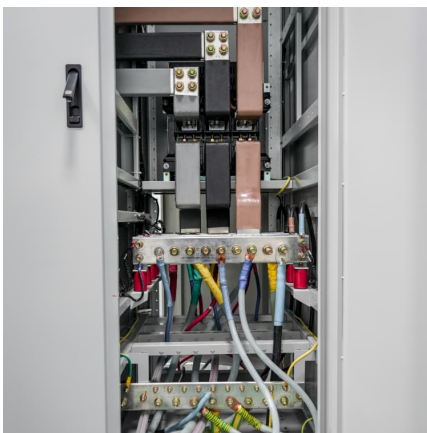

...

[EcoFlow OCEAN Pro Solar Battery System](#)

With 40kW solar input, EcoFlow OCEAN Pro utilizes more rooftop solar to store extra energy, cut bills, and power your home longer. Using a generator cord, it can even charge your system

...

[Home Solar Battery Setup: Power Your House Anytime](#)

UL 9540 certified, it supports rooftop solar, portable panel, grid, and gas charging--perfect for whole-home energy storage and blackout protection. Various bundles and add-ons are available.

EcoFlow DELTA 2 Portable Power Station with 2-piece 110W Solar Panel

Pair with solar panels and get charged in as fast as 3 hours. With its MPPT (Maximum Power Point Tracking) smart algorithm, DELTA 2 can actively detect the voltage and current in real ...