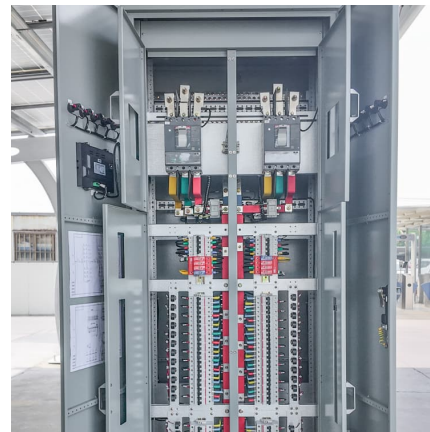

[EcoFlow 400W Rigid Solar Panel , EcoFlow US](#)

The 400W rigid solar panel is designed for the outdoors. With an IP68* waterproof rating and a robust anti-corrosive aluminum frame, the panel can withstand a wind speed of up to 130mph* ...