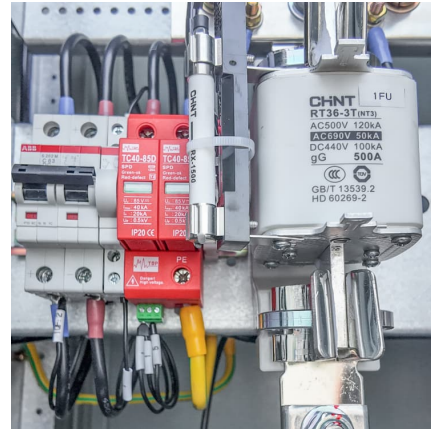

[Nitrogen energy storage working principle diagram](#)

Liquid air energy storage (LAES) refers to a technology that uses liquefied air or nitrogen as a storage medium[1]. LAES belongs to the technological category of cryogenic ...