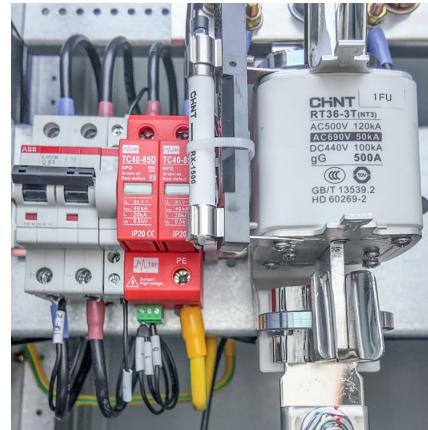

Crown 12v deep cycle solar battery

Crown 12v deep cycle solar battery

Crown 12CRP130 130Ah 12VDC Deep Cycle Flooded Lead Acid Battery

There innovative and proven deep cycle product design makes it the battery of choice for many solar applications, like big and small off-grid PV systems or grid-tied PV systems with battery ...

...

Crown 12CRV230 Sealed AGM 12 volt 230 ah Deep Cycle Solar Battery

12v 230ah Crown J185 Sealed AGM Deep Cycle Battery replaces LDC12-245, EV185-250A-AM, Discover EV185A-A, DC215-12. Item 12CRV230

[12CRV230 12v Crown Renewable Energy Deep Cycle ...](#)

Crown 12CRV230 Sealed AGM 12 volt 230 ah Deep Cycle Solar Battery

Crown 12CRV230 Sealed AGM 12 volt 230 ah Deep Cycle Solar Battery Reference: 12CRV230 12v 230ah Crown J185 Sealed AGM Deep Cycle Battery replaces LDC12-245, EV185-250A ...

Crown 12CRP130 130Ah 12VDC Deep Cycle Flooded Lead Acid ...

There innovative and proven deep cycle product design makes it the battery of choice for many solar applications, like big and small off-grid PV systems or grid-tied PV systems with battery ...