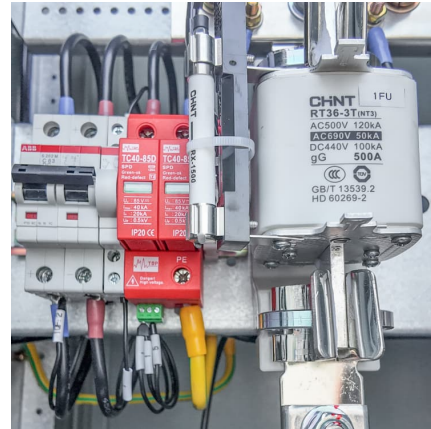

[Live streaming and shooting movies, Chu Yin started ...](#)

In fact, judging from Chu Yin's actions in the past few years, in order to make money, he has worked harder than anyone else, updating self-media every ...