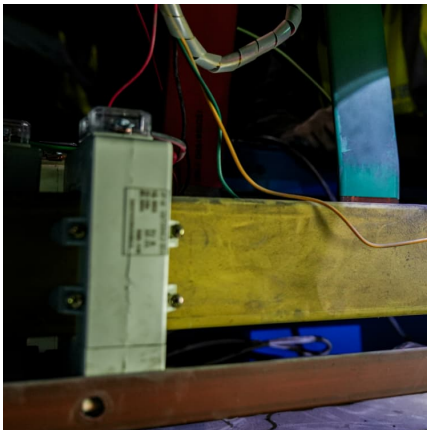

the 45th Central Taiwan Art Exhibition, ...