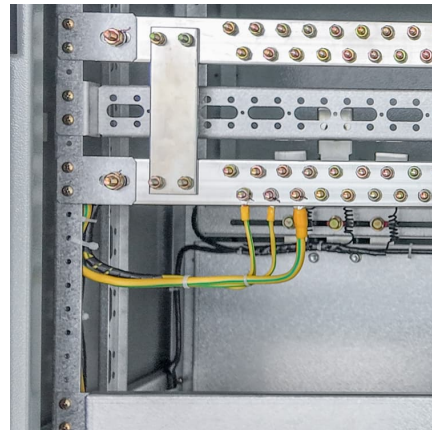

[Christmas Pathway Lights: Illuminate Your Outdoors ...](#)

Enhance your outdoor décor with Christmas Pathway Lights, perfect for illuminating your walkways, driveways, and garden paths. These easy-to-install, energy-efficient lights come in solar-powered and LED options, offering a ...

Amazon : Pathway Christmas Trees

Outdoor Christmas Decorations: 2 Pack 30In Artificial Solar Christmas Tree Lights with 33 LED, 3 Star Stake Lights, 8 Modes Solar Christmas Lights Outdoor Waterproof for Yard, Pathway, ...