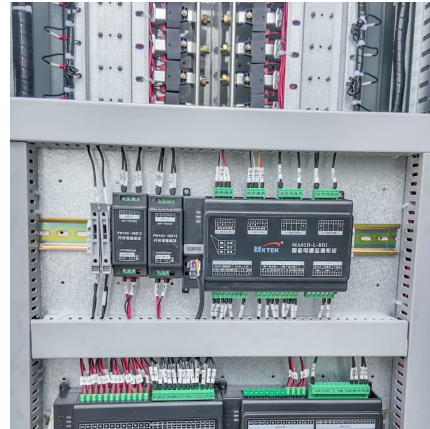

Battery

14.3kWh ECO-WORTHY 51.2V 280Ah LiFePO4 battery with wheels, smart BMS, & parallel-ready for off-grid power. DIY install & 10,000+ cycles.