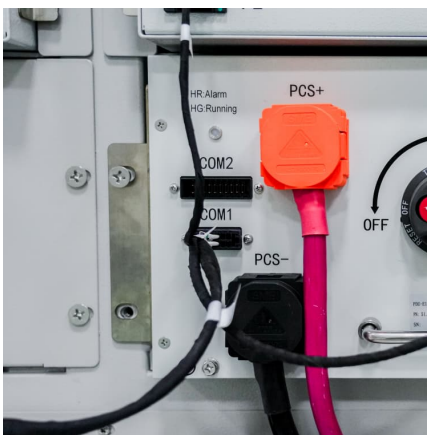

[New Zealand welcomes first big battery to national grid](#)

New Zealand's transition to a renewable energy future has taken a significant step forward with the nation's first grid-scale battery energy storage project now offering ...

[Home Battery Solution , Jaycar New Zealand](#)

Installing your home battery system is easy and stress-free when done by trusted professionals. Jaycar has partnered with Green-Tech, an accredited installation provider under the NSW Government's rebate scheme.

[Standing Desk , Wireless Charging , Powercore](#)

Reliable Our standing desks are reliable. We've sold 4,500 Powercore standing desks across New Zealand over 6 years. We have had to replace components on 4 of them. It means we are ...