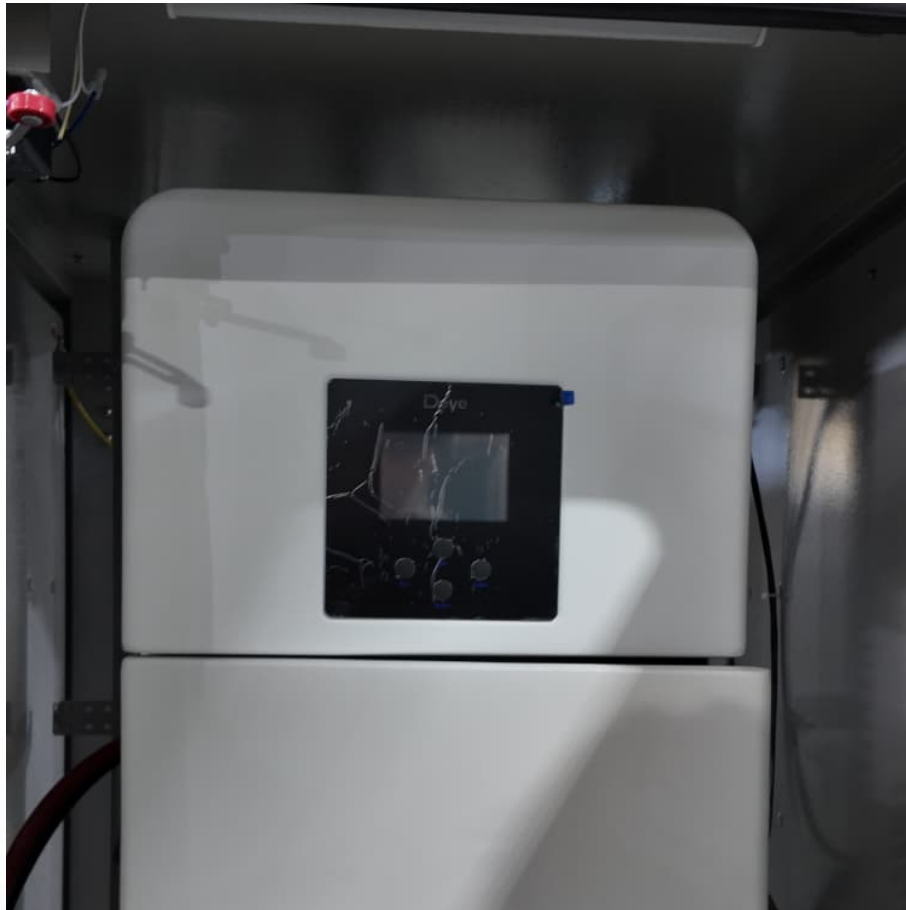

# **Charger inverter solar portable battery rei**

What is a 3000W solar inverter battery charger?

With 3000W rated power, 9000W surge power, 90% efficiency, dual cooling fans, and LCD monitoring, it's the smart choice for stable, high-demand off-grid or backup systems. LiTime 24V 3000W solar inverter battery charger delivers up to 60A solar charge, 50A AC-DC charge, and 3000W pure sine wave output—all in one unit with 110A max shared current.