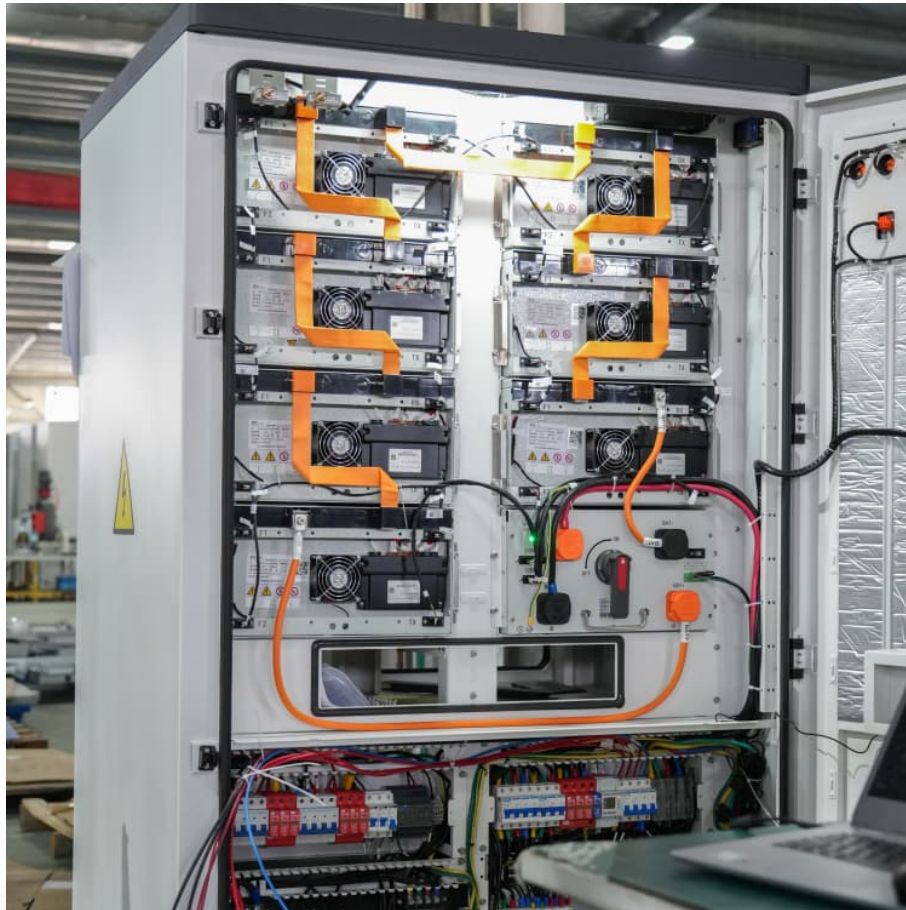

Canon solar and battery calculator