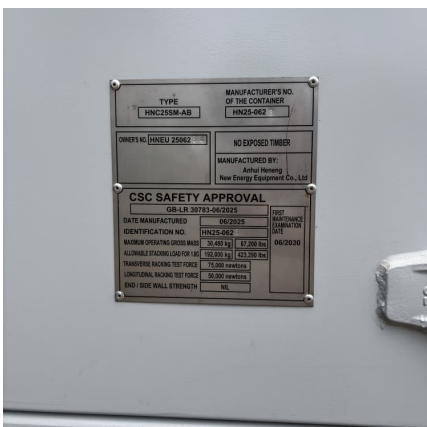

therapy.

4 Best CPAP Battery Backup For Power Outages And Camping

Check out the best CPAP battery backups that are compact, lightweight, and powerful solutions to charge CPAP machines when there is a home power outage or you are ...

[POWEROAK K6 336.96Wh/93600mAh CPAP Power Bank For ...](#)

The New Poweroak K6 Model is a solar-powered Portable CPAP battery backup power supply designed specifically for groups of people who have difficulty breathing due to snoring or obesity.

Long-Lasting CPAP Batteries, Power Stations & Adapters , Lofta

If you're looking for a CPAP power solution that will keep you powered up during power outages, airplane flights, camping trips and more, look no further than our selection of CPAP batteries, ...