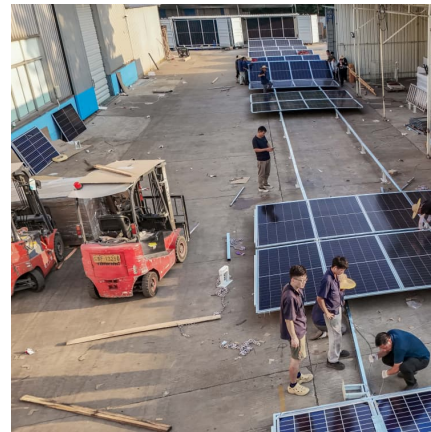

Outdoor Energy Storage Just Got Sharper: The Blade Battery ...

As outdoor enthusiasts embrace blade battery energy storage, the only thing getting left behind are extension cords - and maybe your neighbor's jealous stares.