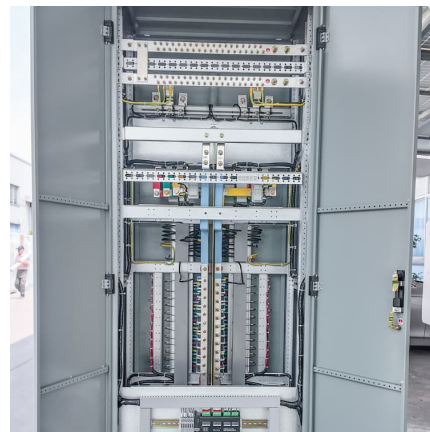

Bell+Howell Bionic Spotlight LED Solar Lights Solar-Powered ...

SOLAR POWERED LIGHT: This LED spotlight does not require batteries or electricity to operate as it has built-in industrial quality solar panels that absorb the sun's rays ...