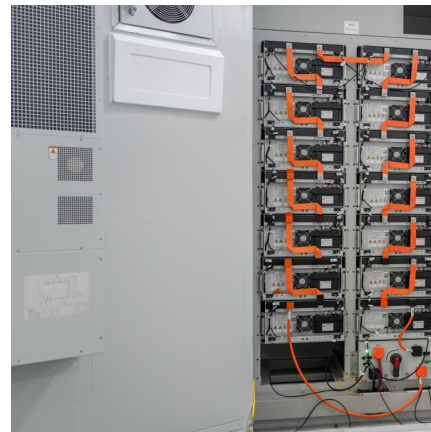

Bell & Howell Bionic Spotlight Pro 500 Lumens Solar Powered ...

Brighten your outdoor space with the Bell + Howell Bionic Spotlight Pro, a 500-lumen solar-powered motion sensor light designed for effortless security and illumination.