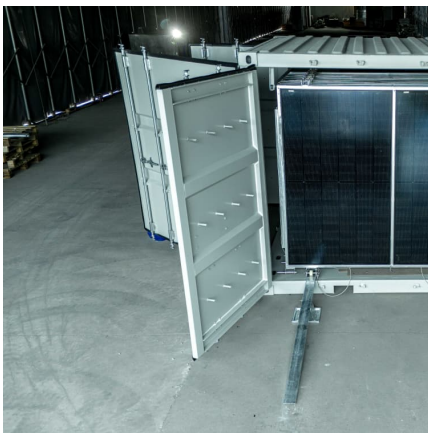

Bell + Howell Bionic Spotlight

This waterproof and weather-resistant spotlight features an easy-to-mount design and can be rotated to direct light where you need it most. With a built-in solar panel and rechargeable battery, it is an energy-efficient and cost-effective ...