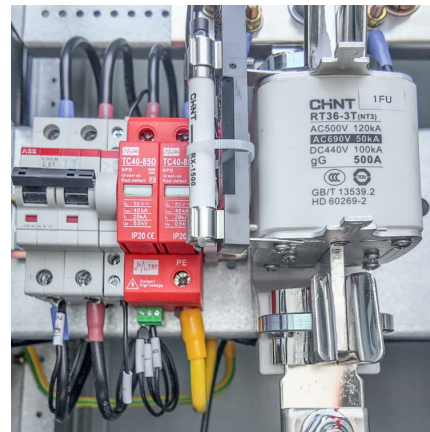

Battery solar inline monitor

Battery solar inline monitor

300A 3.5" Touchable Display Battery Monitor with Hall Sensor for ...

ECO-WORTHY 300A Battery Monitor with Hall Sensor is an excellent addition to any solar system and will eliminate the guesswork from battery usage. This unit is able to monitor the amperage ...

Bateria Power 40A Mppt Solar Charge Controller-Wireless Monitor

Set the battery type and charge voltages accordingly.'GEL/FLD/SE1 have already covered most of the lead-Acid type battery, and please use the default settings for them.

DC Multifunction Battery Monitor Meter,0-200V,0-10A (Widely ...

The PZEM-013 DC multifunction battery is mainly used to test all kinds of battery's voltage, discharge current, discharge power, discharge impedance, internal ...