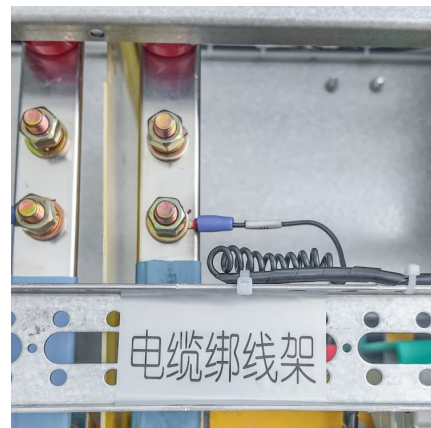

[GIGALUMI Solar Pathway Lights Outdoor, 8Pack](#)

?12H Long Lasting & Auto On/Off?Solar garden lights built-in larger capacity 600 mAh rechargeable Ni-MH battery, 6-8 hours charging, can last for 8-12 hours of continuous lighting, provide brighter lighting, longer working ...