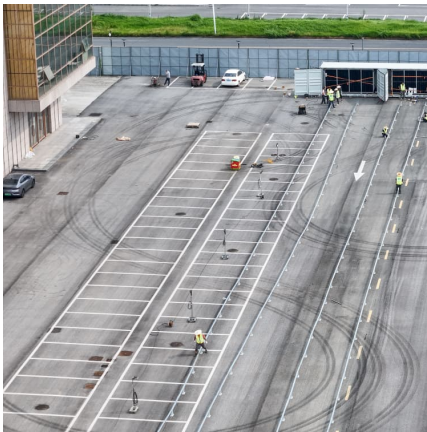

rechargeable batteries which support automatic ...