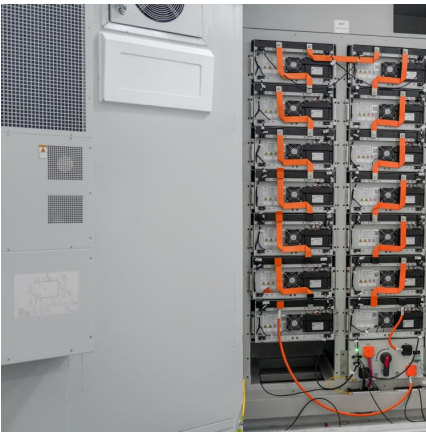

[6/12/24-Volt Carbon Pile Battery Load Tester - #1876](#)

The unit features voltage selection to dial in the battery voltage for easy reading of the test results. With dual gauges, it is easy to manage the testing process and observe the ...

[Solar [1876] 1000 Amp 6/12/24V Carbon Pile Battery ...](#)

It features a variable load capability of up to 1000 amps, making it ideal for testing batteries in a variety of applications. The large, easy-to-read gauges provide clear and accurate readings, while the heavy-duty clamps ...

[Solar 1876 1000 Amp 6/12/24V Carbon Pile Battery ...](#)

The 1876 provides variable load carbon pile testing capability for 6, 12 or 24 Volt batteries to 2000 CCA. It allows quick, conclusive assessment of battery capacity as well as at-a-glance diagnosis of alternator output and starting system capacity.