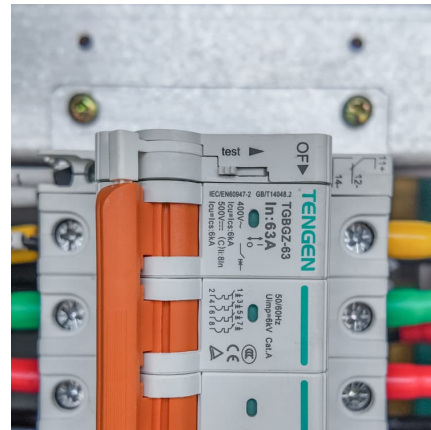

[6/12/24-Volt Carbon Pile Battery Load Tester - #1876](#)

The unit features voltage selection to dial in the battery voltage for easy reading of the test results. With dual gauges, it is easy to manage the testing process and observe the results. Load control is smooth and precise.