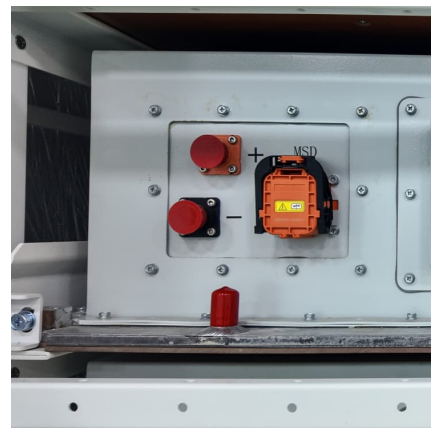

[Bamboo Coffee Tables You'll Love . Wayfair](#)

This natural bamboo and rattan accent storage table is a versatile and stylish addition to any home. It features a bamboo frame and natural handwoven rattan cane in a matte black finish.