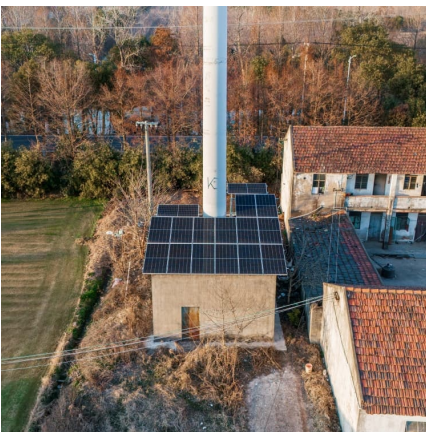

[Waste & Recycling Services in Argyle, Texas](#)

Welcome to Republic Services of Argyle, TX At Republic Services, we are committed to providing reliable and responsible recycling and waste disposal solutions day in and day out. We work to ensure safe and dependable ...