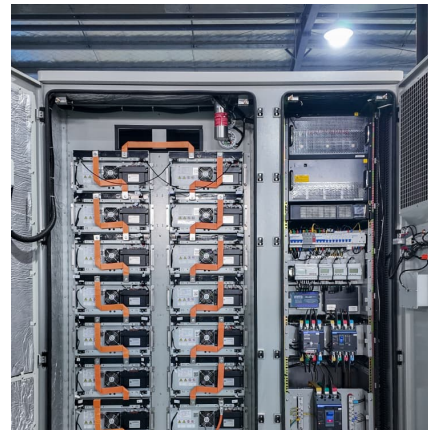

Wholesale Spot Welding Machine 7000A Industrial Intelligent Energy

Heltec HT-SW02H Spot Welding Machine with its high-frequency inverter super energy storage capacitor discharge technology, this welding machine eliminates interference to AC power and ...