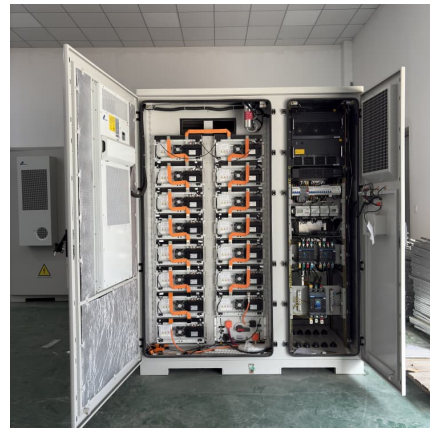

Battery Spot Welder 21 KW 3500A Capacitor Energy ...

The newly designed U.S. Solid USS-BSW00007 high-frequency inversion battery spot welder equips with the two super capacitors for energy storage and power ...

energy storage DC spot welding machine video

The main technical characteristics: 1.DC output: welding current for the storage of DC (and the waviness is small), there is no alternating current exceed zero non-continuous heating the