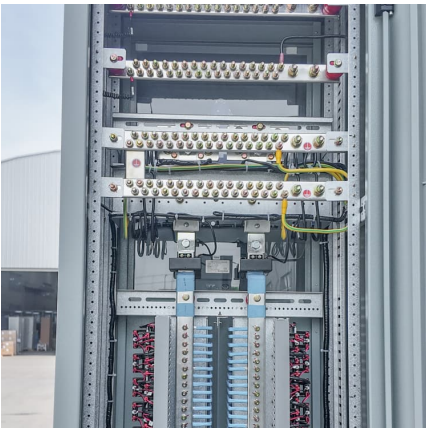

[Jiangsu Junye Welding Technology Co., Ltd](#)

AC spot welding machine AC spot welding machine Polymer diffusion welder Polymer diffusion welder Energy Storage Spot Welder Energy Storage Spot Welder Off-standard Welder Off ...

[Spot Welding Machine Manufacturer, Spot Welding ...](#)

Suzhou AGERA Automation Equipment Co., Ltd. is a professional customization service provider for automatic assembly, welding and testing equipment and ...

Portable China Spot Welding Machine for Jewelry High Quality ...

AC 220V Measurement Model AC /AC Inverter/DC Inverter/Energy Storage Transistor Type Number Of Welding Specification 32 Group Norms Measurement Range Current Range 0.1 ...