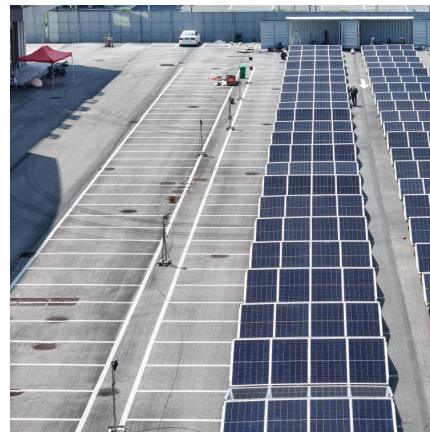

[Locations , About ABB in New Zealand , ABB](#)

ABB Drives is a global technology leader serving industries, infrastructure and machine builders with world-class drives, drive systems and packages. We ...