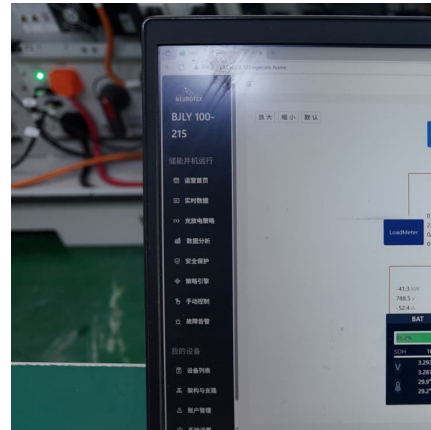

[ABB DRIVES Energy storage Application guide](#)

This guide focuses on converters used with energy storage applications, offering and features. Even though energy storage units are not part of ABB Drives offering portfolio, ...