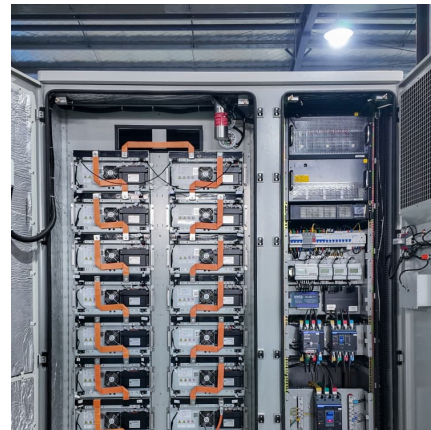

[5 Best Low Wattage Electric Kettle You Can Buy in 2022](#)

A low-wattage kettle is an energy-saving kettle. This article I share in-depth specifications and a thorough review of the 5 best low wattage electric kettles.

Taylor Swoden Electric Kettle with Tea Infuser, 1L Small Electric ...

About this item ?Fast Boiling?Build-in concealed heating elements, the electric water kettle boils 5 cups/1.0 liters water in only 3-5 minutes. The blue lights that light up boiling bubbles and right after it's finished heating it automatically turns off. Taylor Swoden electric kettles ...