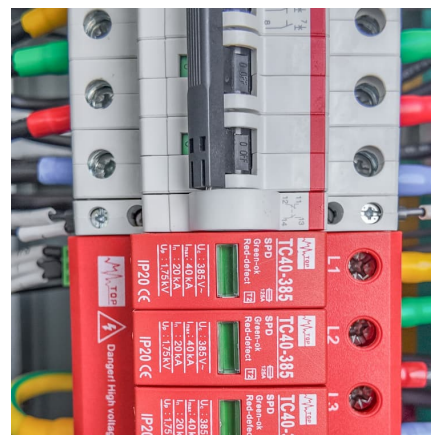

[11 Best Non-Toxic Tea Kettles Worth Whistling At](#)

Looking for the safest tea kettles on the market? Here are the 11 best non-toxic tea kettles (both electric & stovetop) worth whistling at!