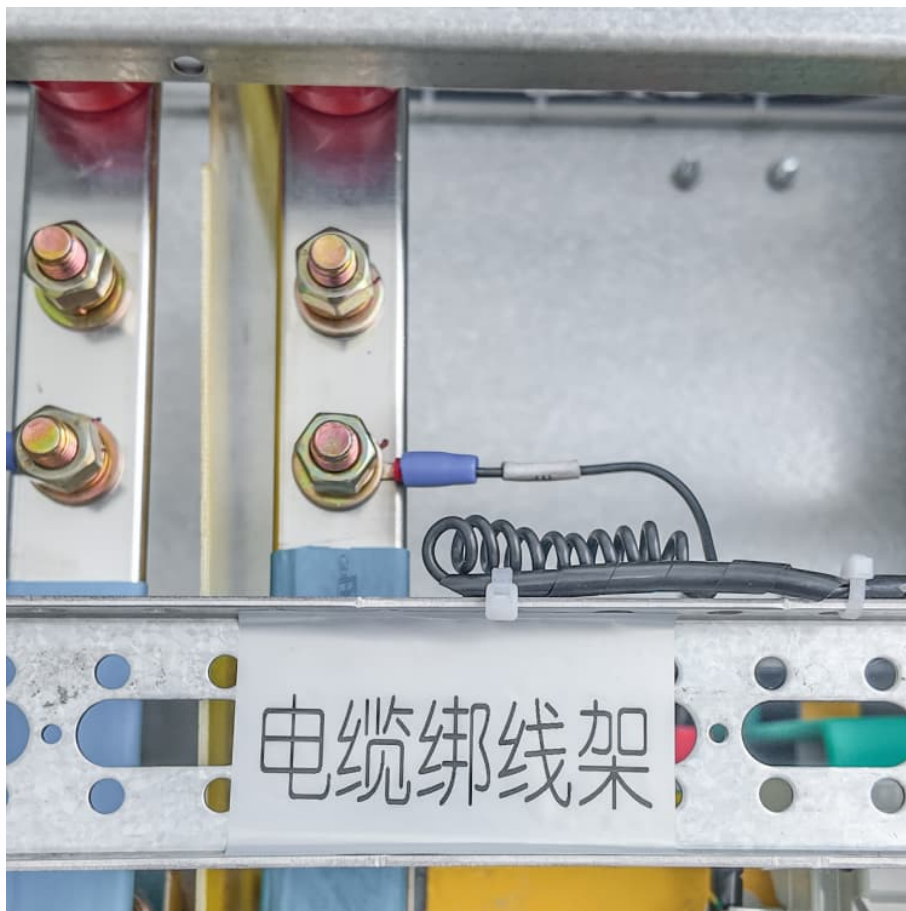

7 6 kwh tesla inverter cost solar