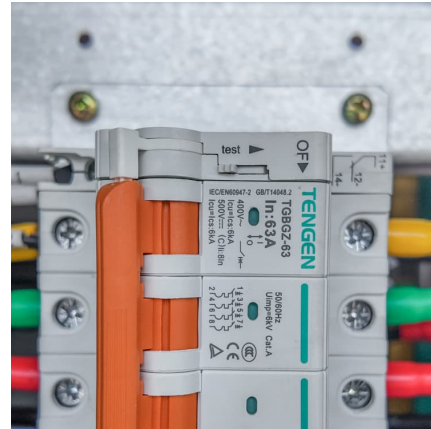

of your RV and boat (trolling motor, radio, GPS, fish finder, etc).