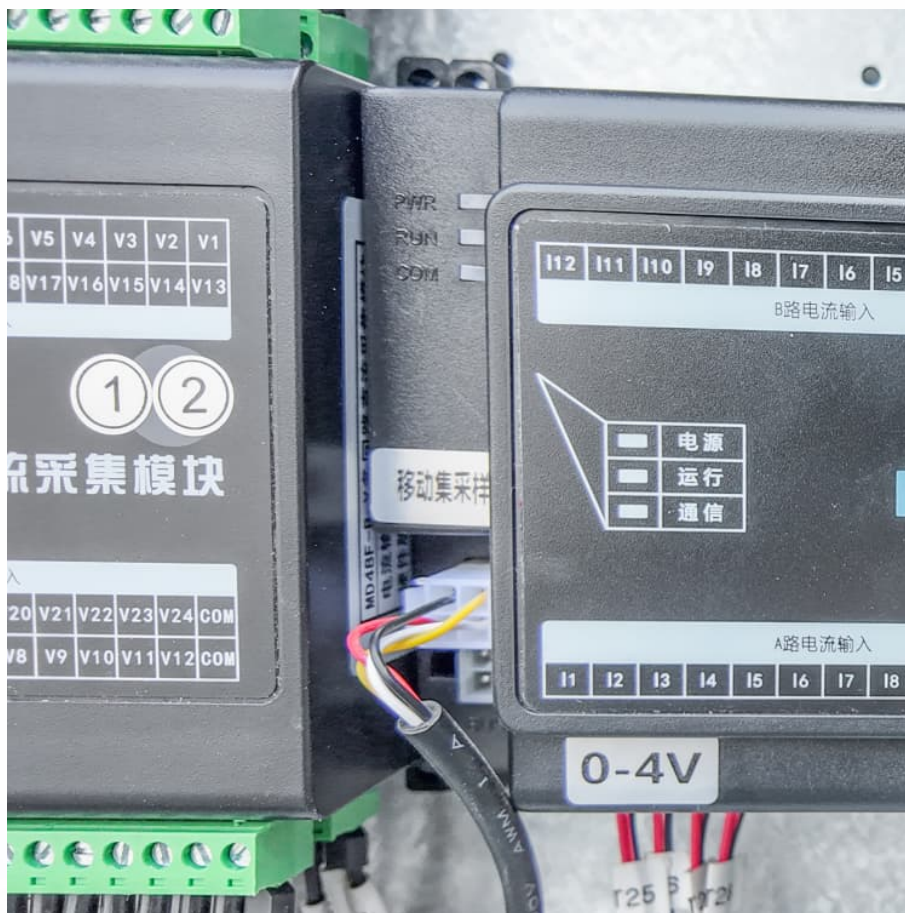

2002 toyota solara battery size

Overview

The 2002 Toyota Solara Standard, US has a group code of 35, with a battery size of 9 1/16 x 6 7/8 x 8 7/8 inches (23.0 x 17.5 x 22.5 cm). The 2002 Toyota Solara Can & Opt, Cold Climate has a group code of 24F, with a battery size of 10 3/4 x 6 13/16 x 9 inches (30.6 x 17.3 x 22.9 cm).