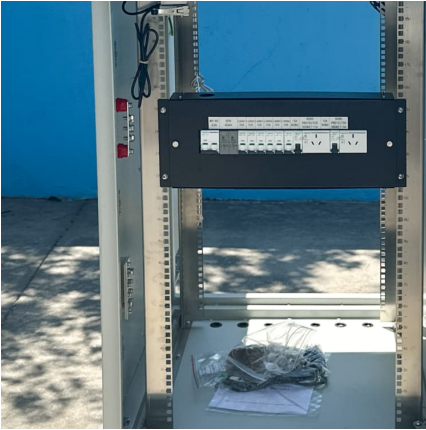

What is the best solar battery?

Low Maintenance. Low Rate of Self Discharge. Looking for a solar battery that is both affordable and of the highest quality Look no further than the Exide Solatubular. This tall tubular solar battery has a capacity of 150 Ah and a voltage of 12 V, making it perfect for a variety of solar applications.

150 ah solar battery

Exide Solatubular 150Ah Tall Tubular Solar Battery, 6LMS150

This tall tubular solar battery has a capacity of 150 Ah and a voltage of 12 V, making it perfect for a variety of solar applications. Additionally, its low price makes it the most ...