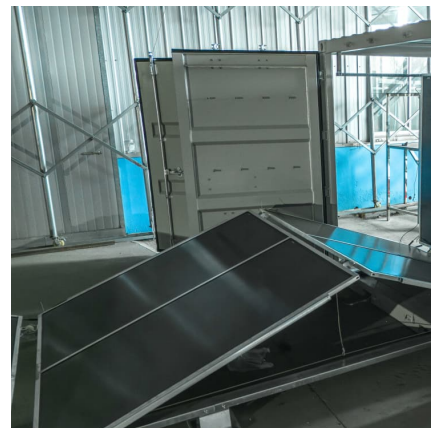

[600-Watt Off-Grid Solar Kit with AC Inverter](#)

The Grape Solar 600-Watt Off-Grid Solar Panel Kit is ideal for a variety of applications, including RVs, boats, 12-Volt battery charging, small pumps, charging small electronic devices and ...